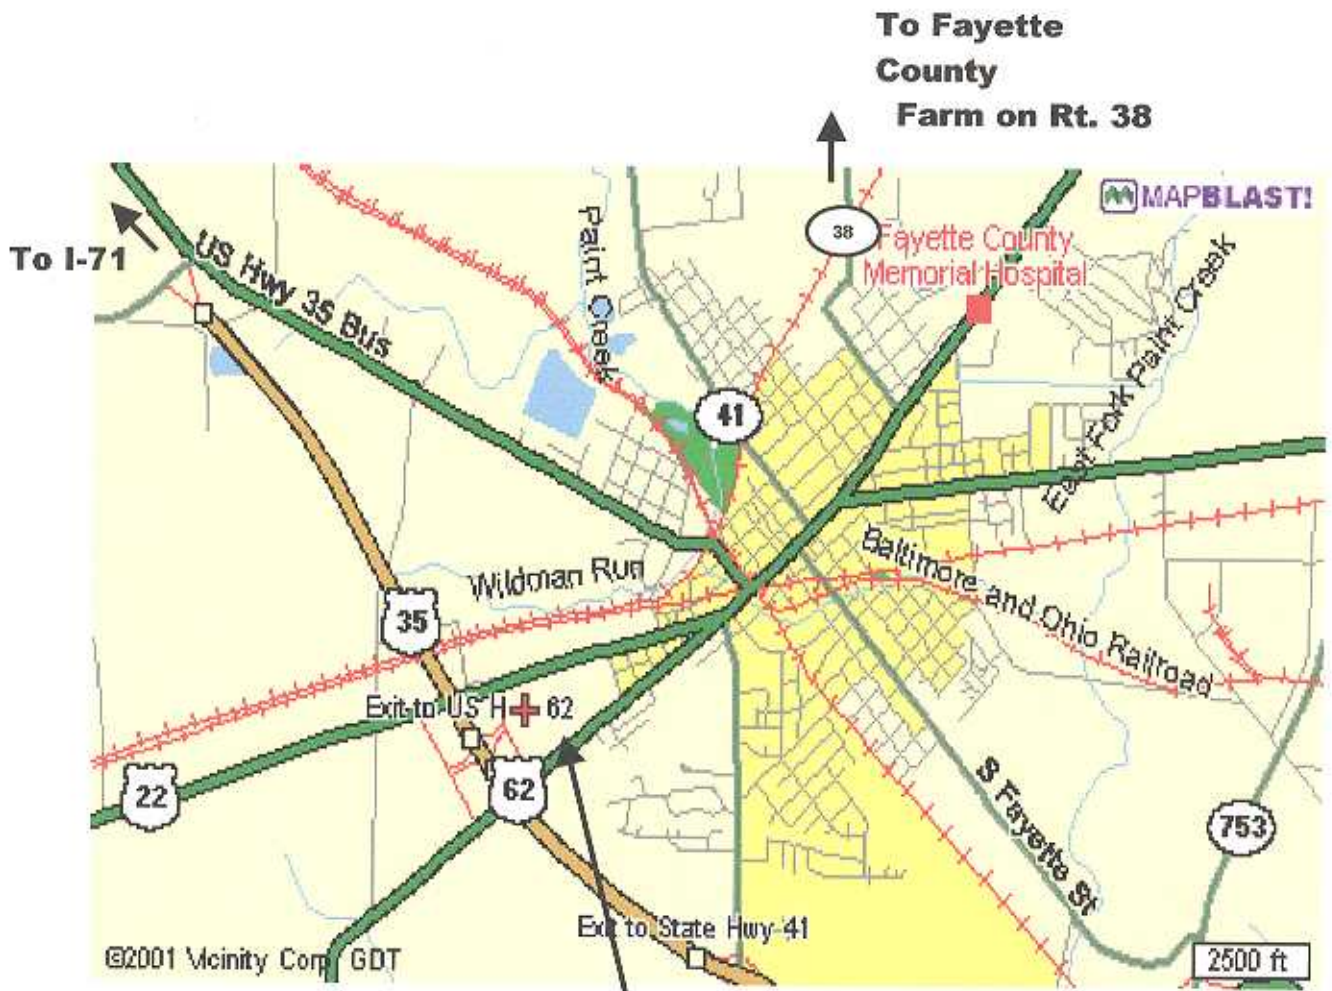

Welcome to Fayette County

1415 Us Rt 22 SW
Suite 100
Washington CH, OH 43160-9557
Phone: (740) 335-1150 Fax: (740) 335-2757
Office Hours: Monday- Friday: 7:30 am - 4:30 pm

**OSU Extension
Office & Fayette
County Fairgrounds**